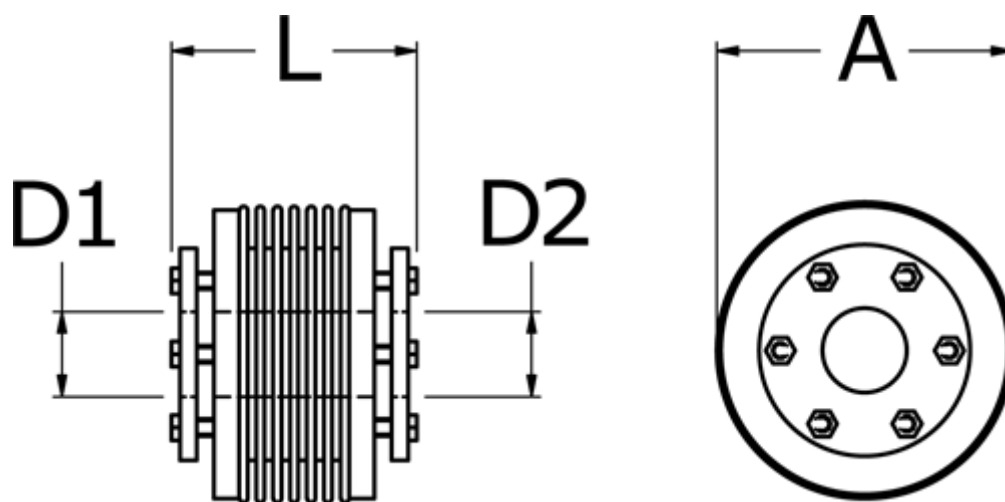

# Data Sheet

Article number: 3330500180711215

Description: Bellow coupling type 5 size18  
Length 71 mm, bore 12/15 mm

## Measures

A	= 47
D1	= 12
D2	= 15
L	= 71
Nom. torque NM (Tkn)	= 18